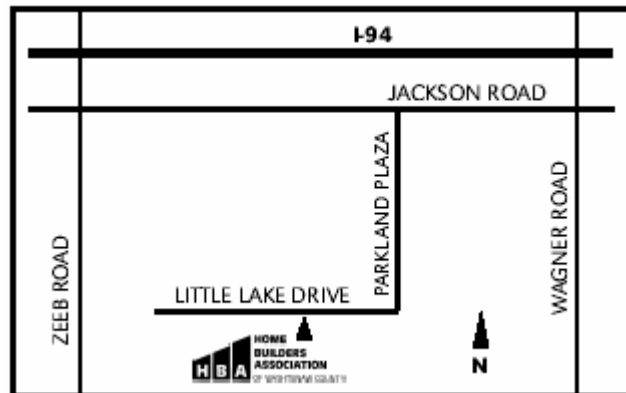

Directions to the Home Builders Association of Washtenaw County

179 Little Lake Drive.
Ann Arbor, MI 48103
p:734/996-0100

From the West: Exit I-94 at Zeeb Rd. Turn right onto Zeeb and take an immediate right on Jackson Rd. At first turn-around (across from Meijer grocery store) turn left (you will now be heading East on Jackson Road.) Turn right on Parkland Plaza (approximately 1.25 miles on your right). Turn right on second street, Little Lake Drive. The Association office is the second building on your left.

From the East: Exit I-94 at Zeeb Rd. Turn left onto Zeeb and turn right at Jackson Rd. At first turn-around (across from Meijer grocery store) turn left (you will now be heading East on Jackson Road.) Turn right on Parkland Plaza (approximately 1.25 miles on your right). Turn right on second street, Little Lake Drive. The Association office is the second building on your left.

From Ann Arbor: Take Jackson Rd. West to Parkland Plaza (across from Ann Arbor Auto Mall.) Turn left on Parkland Plaza, then right on Little Lake Drive. The Association office is the second building on your left.