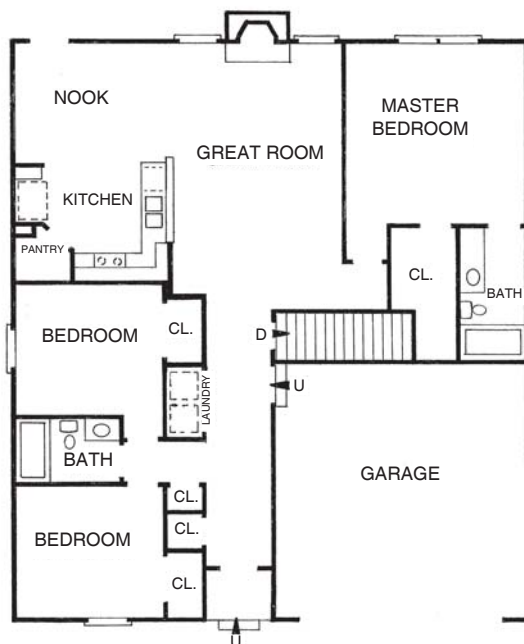

8123 CYPRESS CIRCLE, DEXTER

LIMA TOWNSHIP

SUBDIVISION: THORNTON FARMS

The Tamarack is a gorgeous 1385 sq. ft. ranch plan featuring 3 bedrooms and 2 full baths. The kitchen and great room are spacious, open and airy, while the master suite offers its own master bath adjacent to a huge walk-in closet and a large master bedroom. The Tamarack is just one of several floor plans available at Thornton Farms. With both colonial and ranch plans available, ranging in size from 1100-2700 sq. ft., there's sure to be a home perfect for you! The community itself features a gorgeous clubhouse and pool, sidewalks and children's play center. Thornton Farms is conveniently located - just minutes from Ann Arbor with easy access to I-94, US-23 and M-14. You won't find a better place to call home!